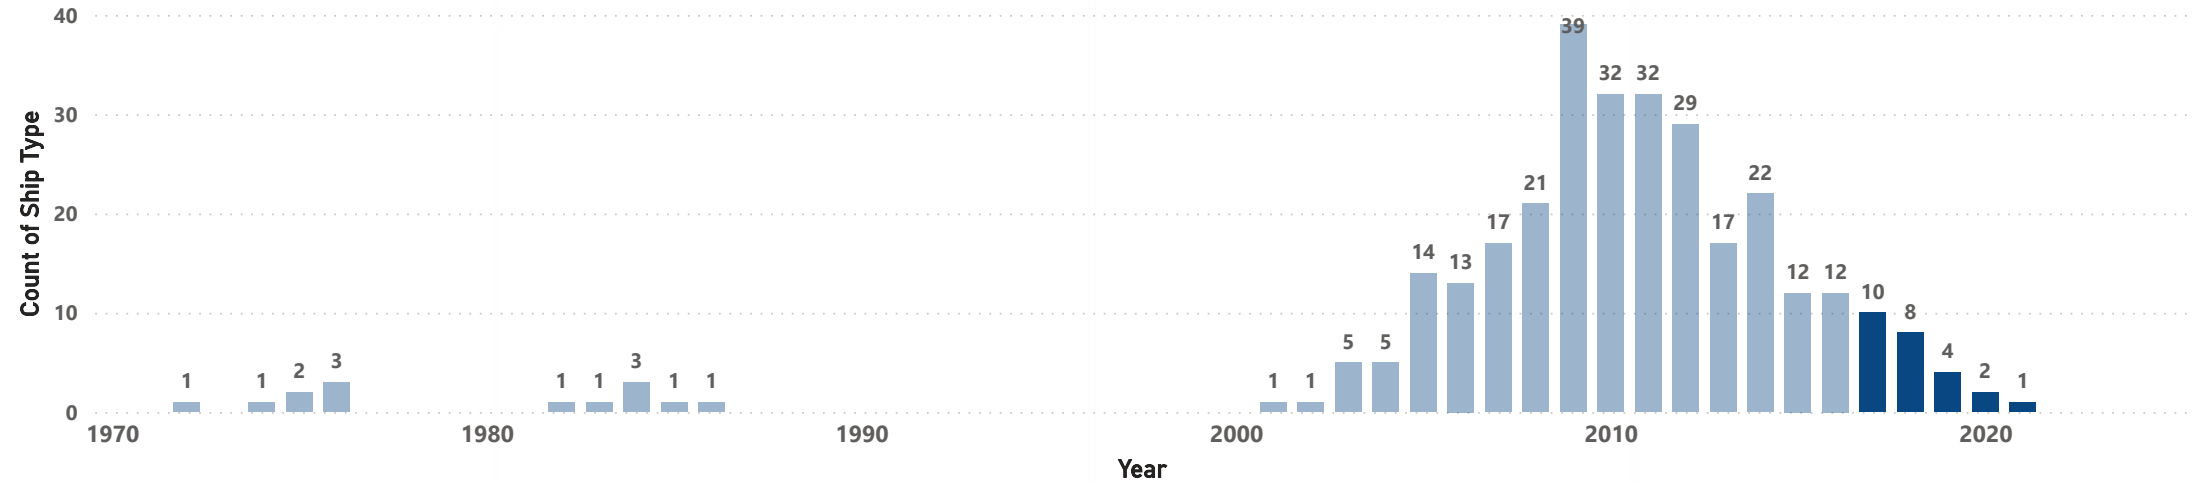

Anchor Handling Tug Supply

04.02.2022

Common AHTS's

Count of Ship Type by BHP

Count of Ship Type by Year

D. LAMPRIDIS

Ship Type

Anchor Handling Vessel