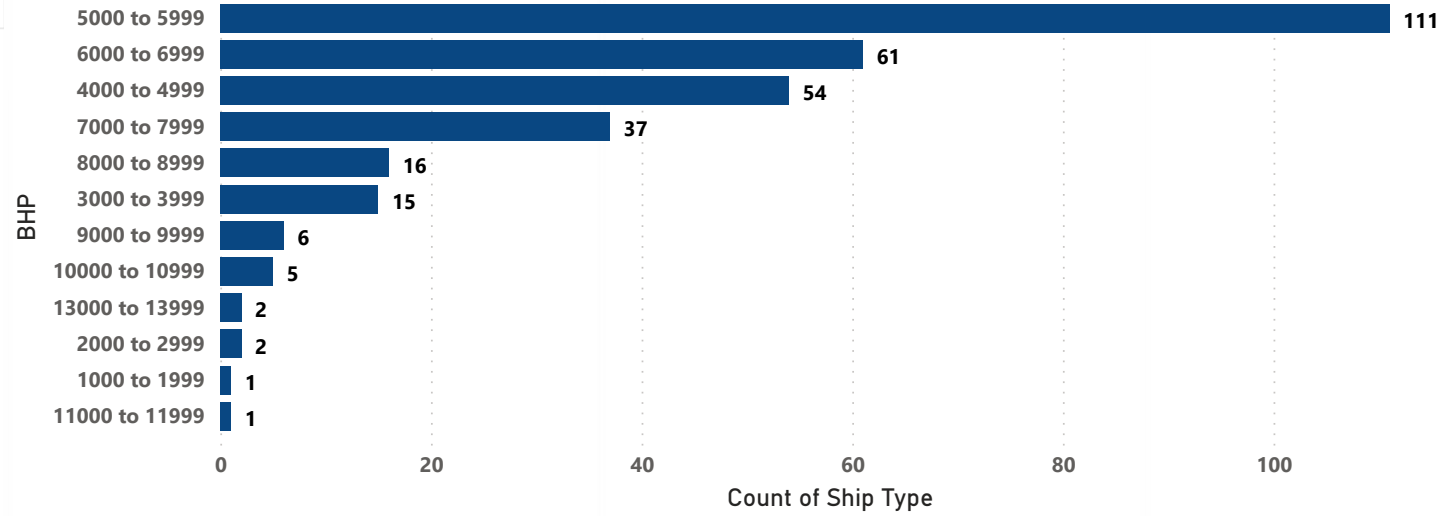

D. LAMPRIDIS

Ship Type

Tug

04.02.2022

Common Tug's

Count of Ship Type by BHP

Count of Ship Type by Year

D. LAMPRIDIS

Ship Type

Anchor Handling Tug Supply

04.02.2022

AHTS per BHP & Year Presently in Arabian Gulf.

Count of Ship Type by BHP

Count of Ship Type by Year

D. LAMPRIDIS

Ship Type