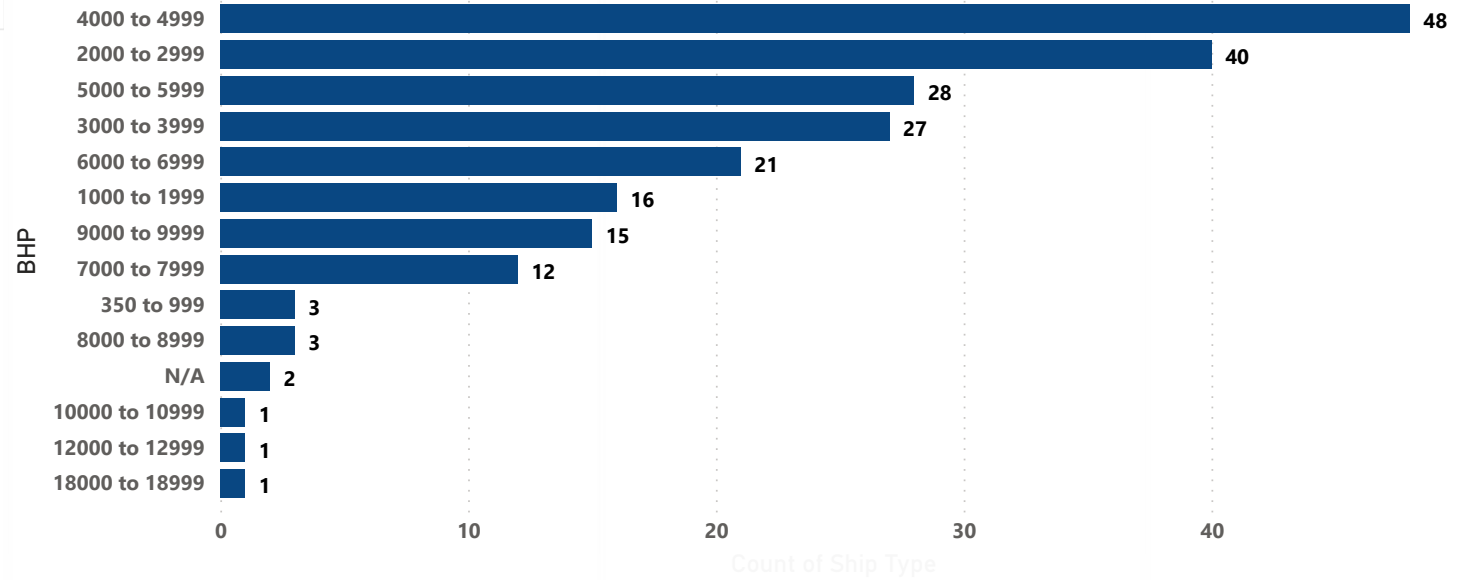

04.02.2022

AHT per BHP & Year Presently in Arabian Gulf.

Count of Ship Type by BHP

Count of Ship Type by Year

D. LAMPRIDIS

Ship Type

Platform Supply Ship

04.02.2022

Count of Ship Type by BHP

Count of Ship Type by Year

D. LAMPRIDIS

04.02.2022

Want More Data?

Contact us and we can provide additional data from the analysis or search for a new specific type of vessel or area.