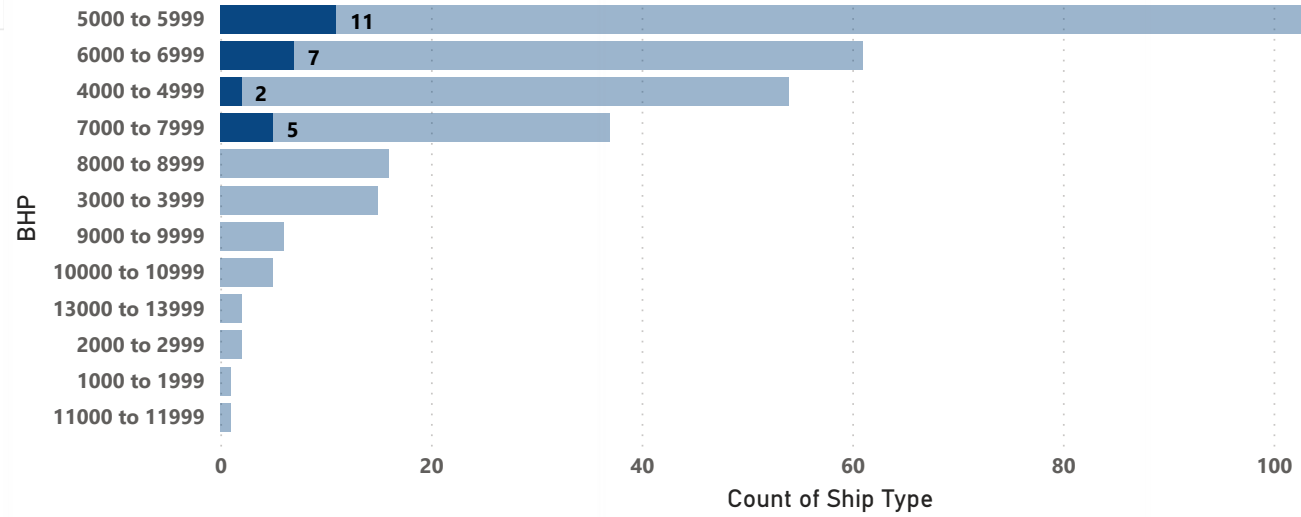

D. LAMPRIDIS

Ship Type

Anchor Handling Tug Supply

04.02.2022

Common AHTS's

Count of Ship Type by BHP