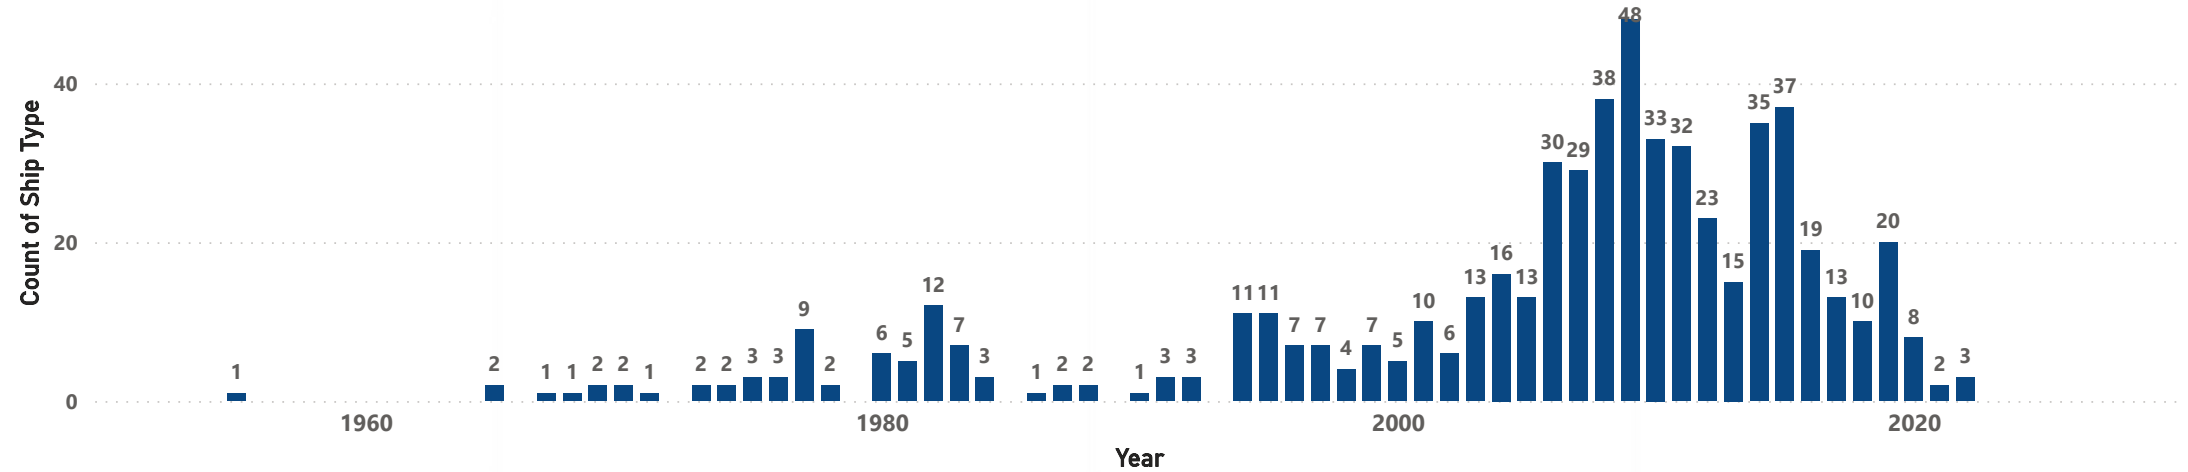

2151
Total Ship Type

D. LAMPRIDIS

Ship Type

Tug

04.02.2022

Analysis of Tug's BHP per Year.

Count of Ship Type by BHP

Count of Ship Type by Year