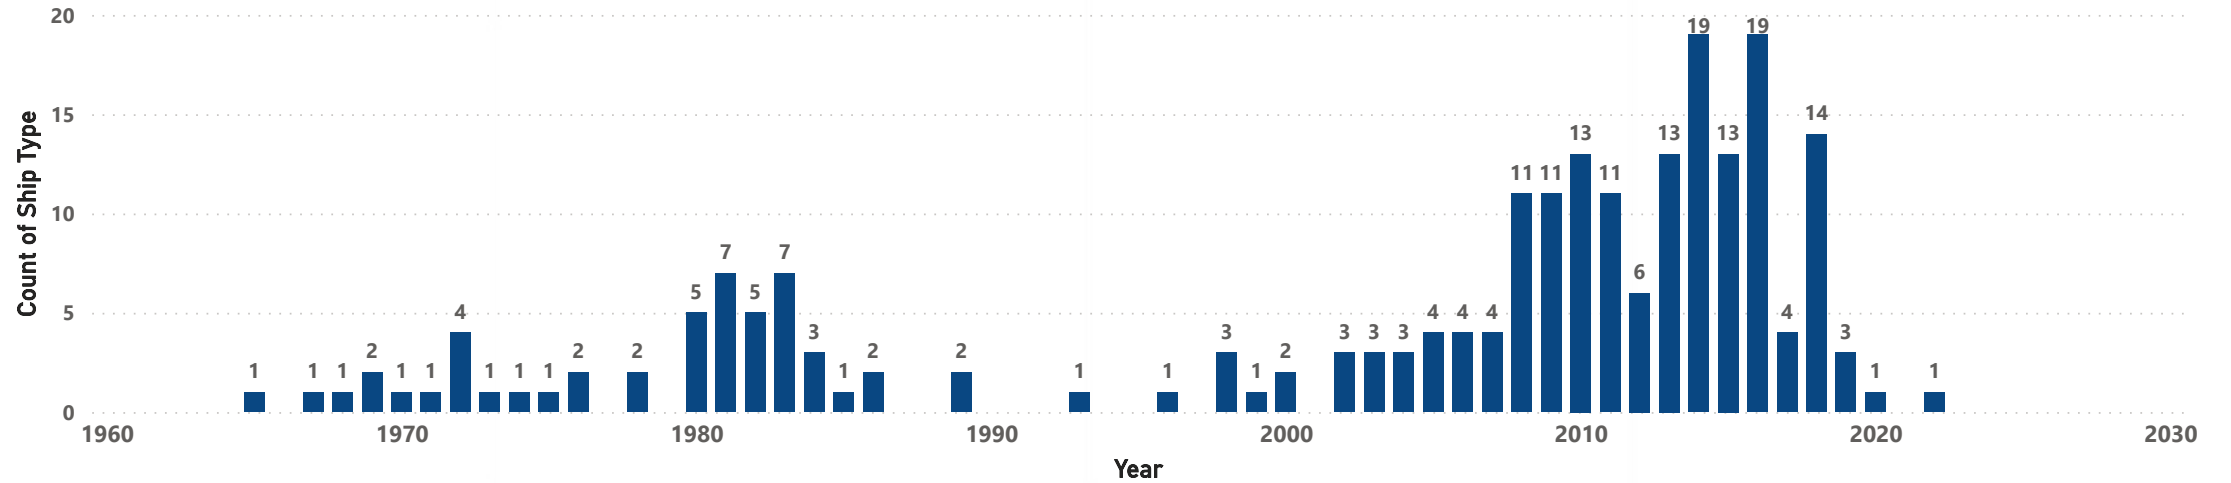

04.02.2022

AHT per BHP & Year Presently in Arabian Gulf.

Count of Ship Type by BHP

Count of Ship Type by Year

D. LAMPRIDIS

Ship Type

Platform Supply Ship

04.02.2022

Count of Ship Type by BHP

Count of Ship Type by Year

D. LAMPRIDIS

04.02.2022

Want More Data?

Contact us and we can provide additional data from the analysis or search for a new specific type of vessel or area.