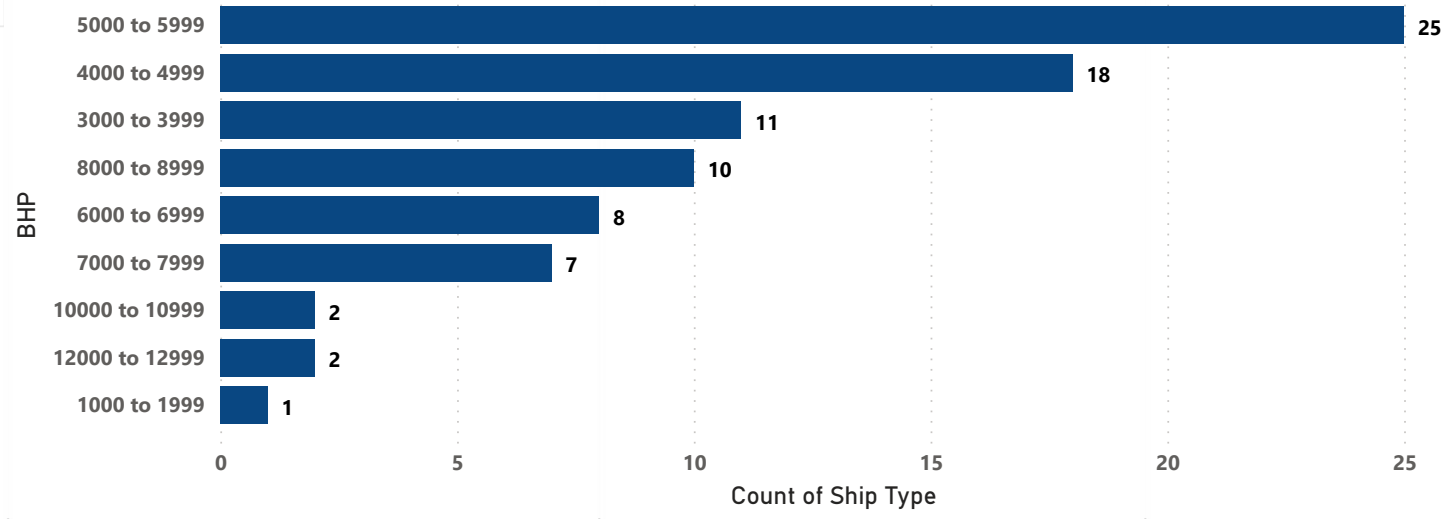

Count of Ship Type by BHP