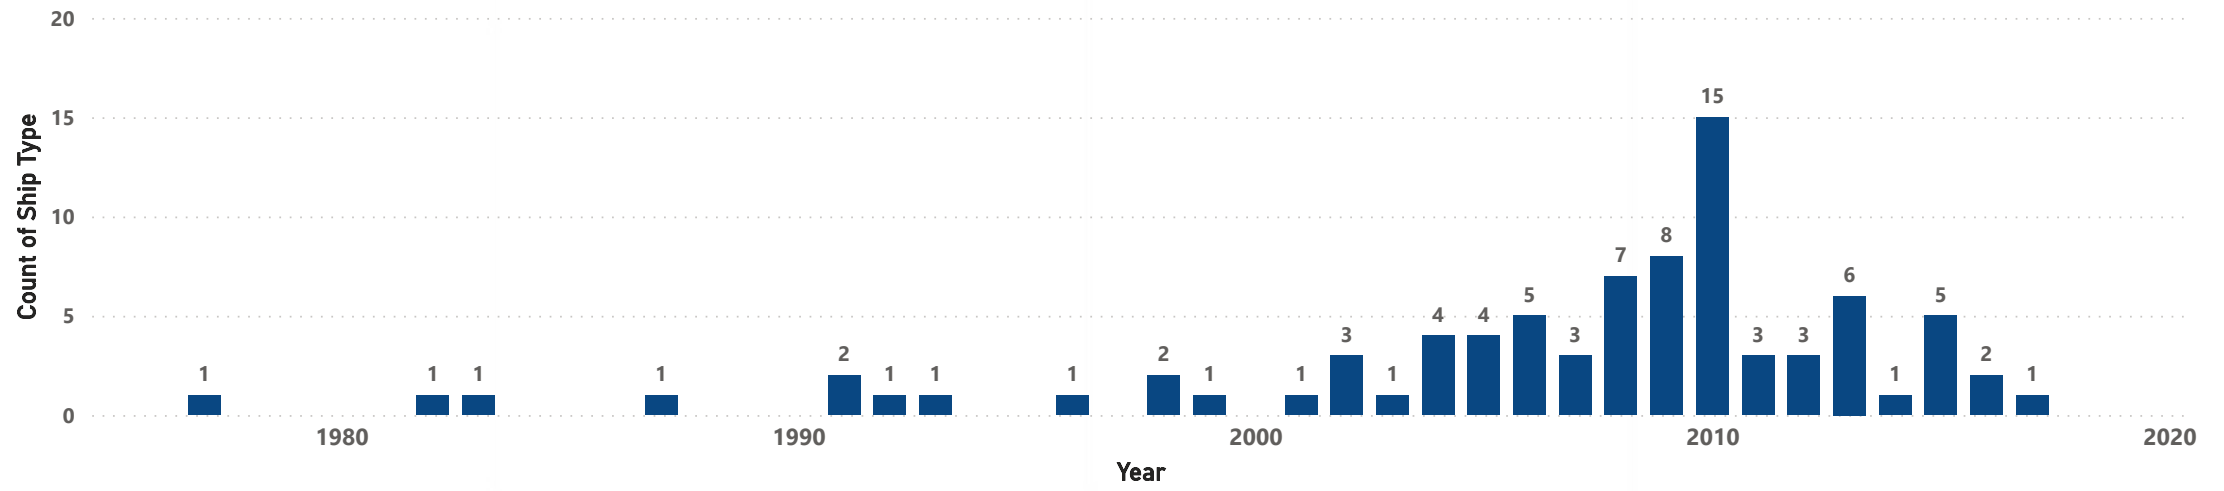

04.02.2022

AHT per BHP & Year Presently in Arabian Gulf.

Count of Ship Type by BHP

Count of Ship Type by Year

D. LAMPRIDIS

Ship Type

Platform Supply Ship

04.02.2022