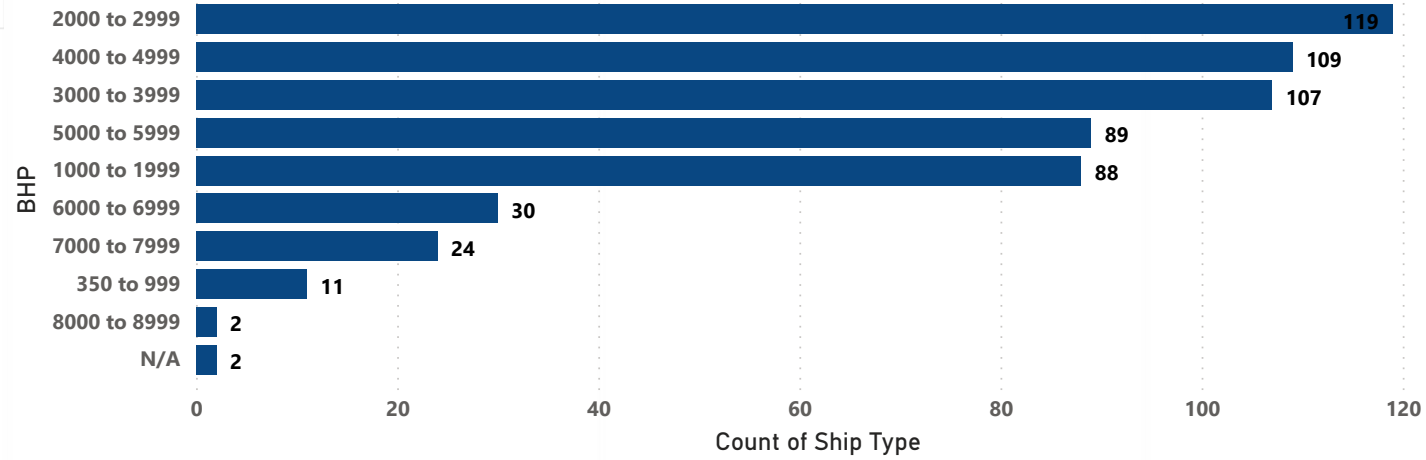

2151
Total Ship Type

D. LAMPRIDIS

Ship Type

Tug

04.02.2022

Analysis of Tug's BHP per Year.

Count of Ship Type by BHP

Count of Ship Type by Year

D. LAMPRIDIS

Ship Type

Tug

04.02.2022

Common Tug's

Count of Ship Type by BHP

Count of Ship Type by Year

D. LAMPRIDIS