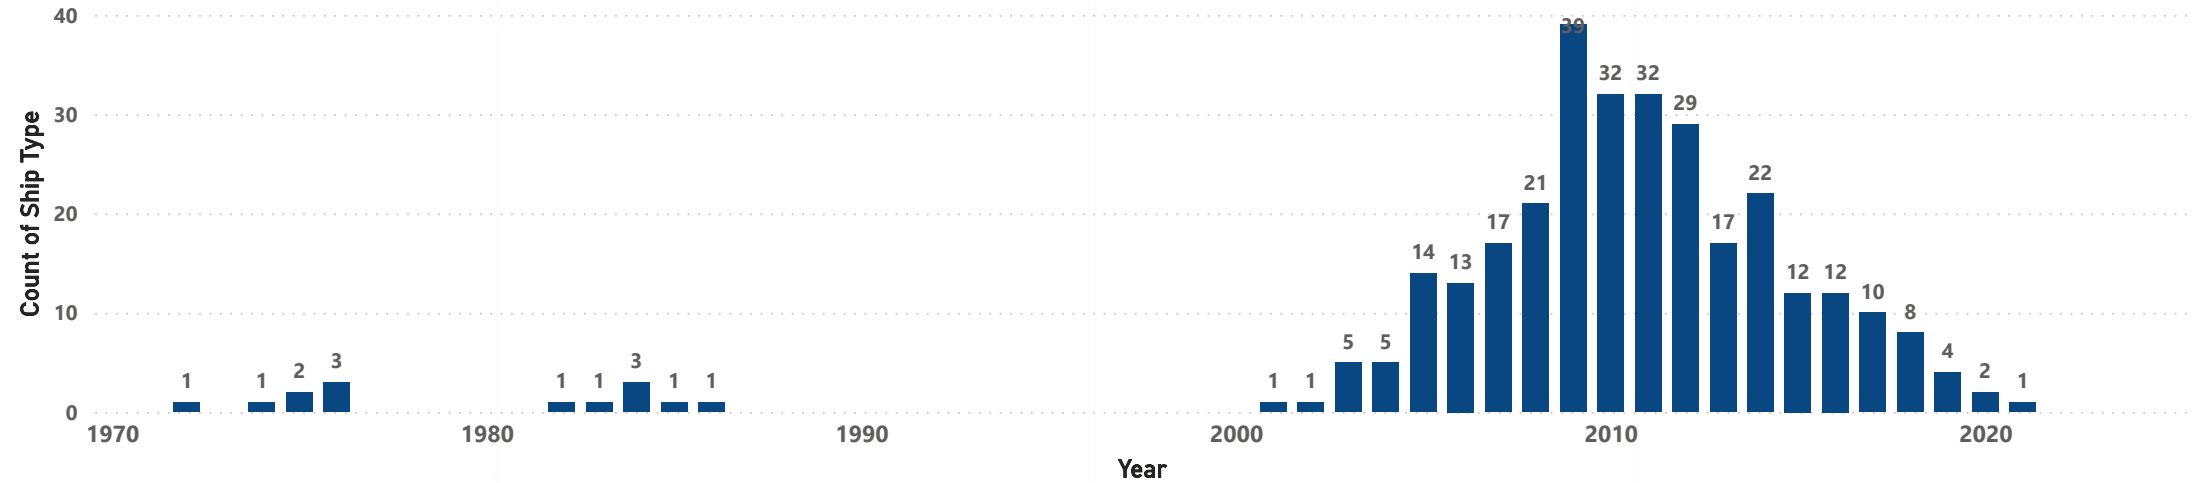

Ship Type

Anchor Handling Tug Supply

04.02.2022

AHTS per BHP & Year Presently in Arabian Gulf.

Count of Ship Type by BHP

Count of Ship Type by Year

D. LAMPRIDIS

Ship Type