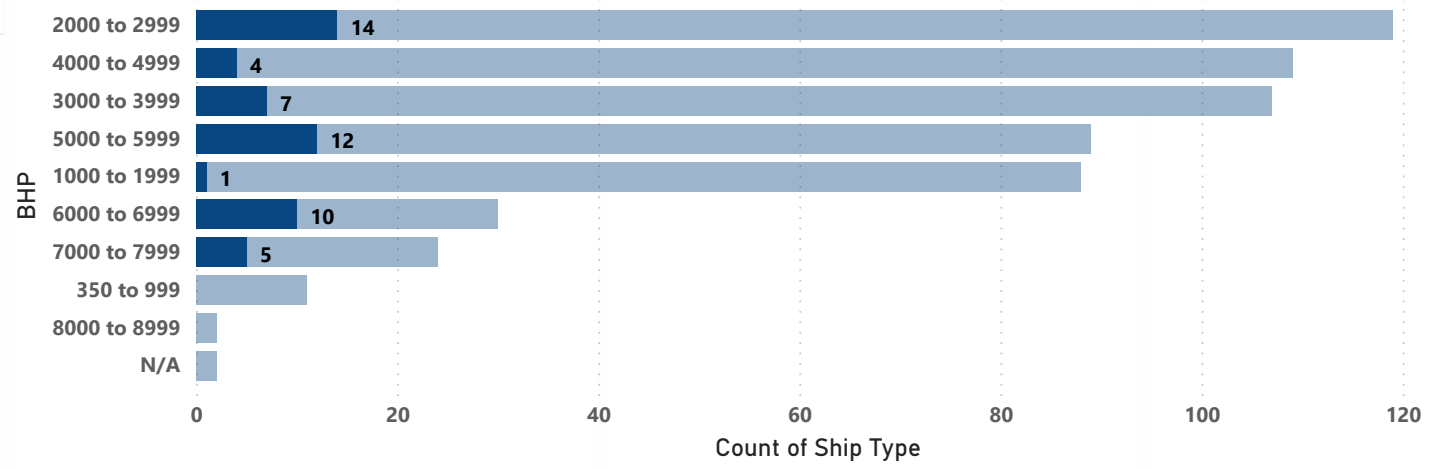

2151
Total Ship Type

D. LAMPRIDIS

Ship Type

Tug

04.02.2022

Analysis of Tug's BHP per Year.

Count of Ship Type by BHP

Count of Ship Type by Year

D. LAMPRIDIS

Ship Type

Tug

04.02.2022

Common Tug's

Count of Ship Type by BHP

Count of Ship Type by Year

D. LAMPRIDIS