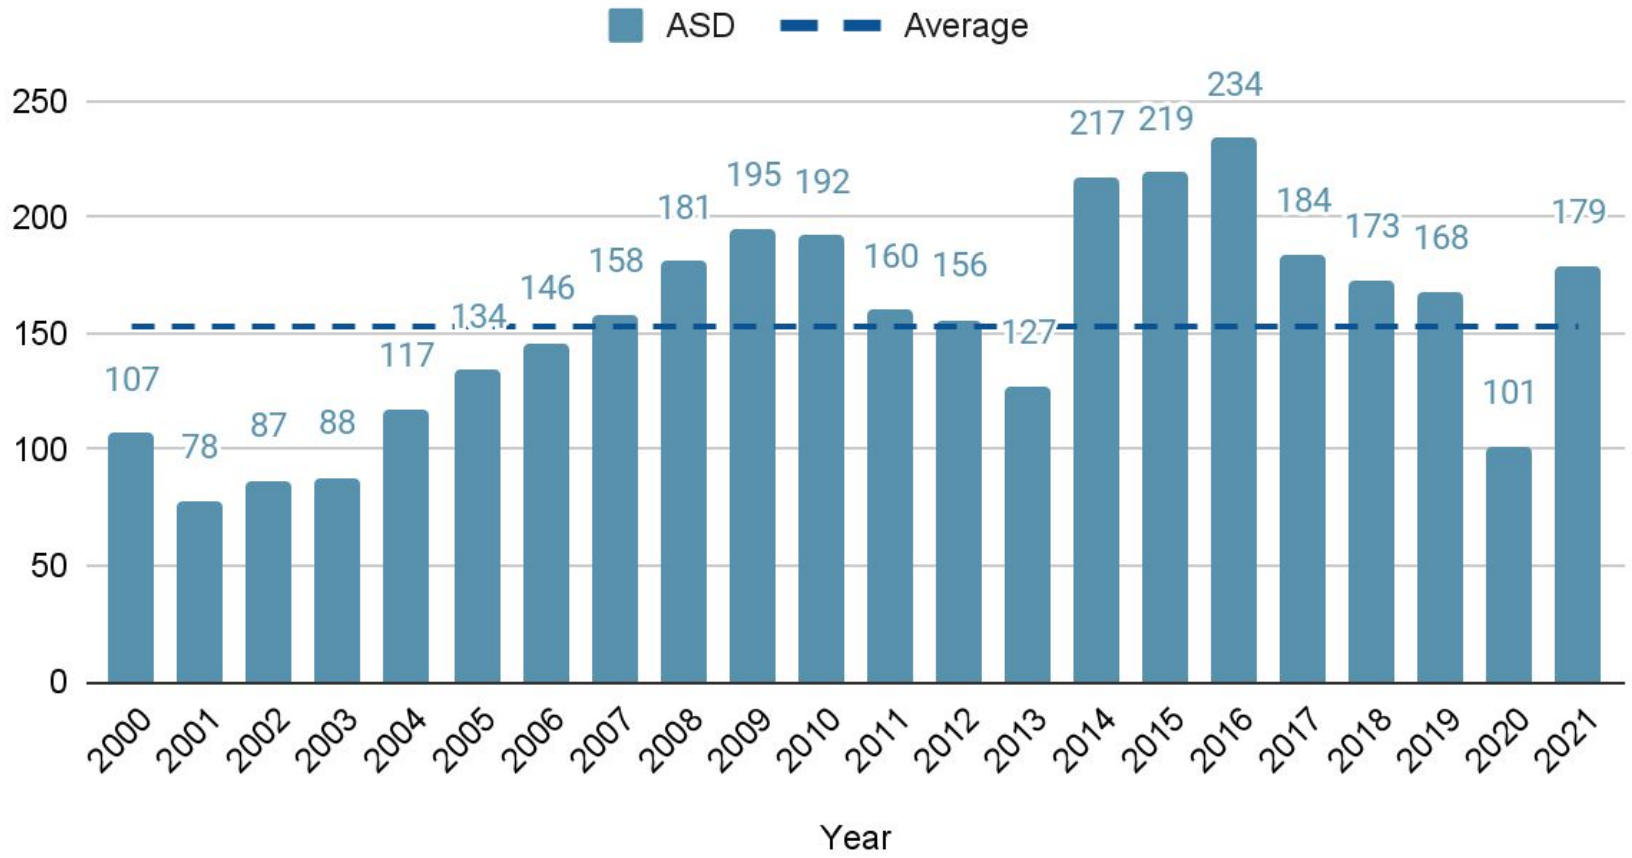

24.09.2021

Analysis

Analysis of ASD
from 2000 to 2021
Area: World Wide

Date: 24.09.2021

analysis

 **Area of Analysis**
World Wide

Bar Chart: ASD per year / average

24.09.2021

ASD and Average

Top Years

Year	ASD
2016	234
2015	219
2014	217
2009	195
2010	192
2017	184
2008	181
2021	179
2018	173
2019	168

Bar Chart: ASD per year by BHP

24.09.2021

Build 2000 To 2021 ASD by BHP

Build 2005 To 2021 ASD by BHP

Build 2010 To 2021 ASD by BHP

Build 2015 To 2021 ASD by BHP

Bar Chart: Age of ASD per BHP

24.09.2021

Want a specific report?

Contact us and we can provide additional details from the analysis or search for a new specific type of vessel or area.