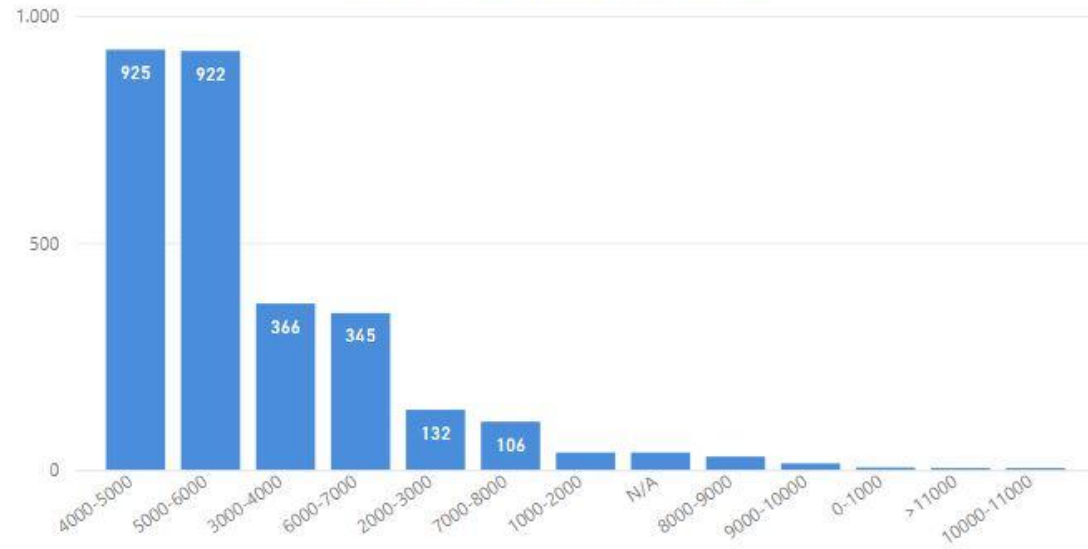

24.09.2021

Analysis

Analysis of ASD
from 2000 to 2021
Area: World Wide

Date: 24.09.2021

analysis

 **Area of Analysis**
World Wide

Bar Chart: ASD per year / average

24.09.2021

ASD and Average

Top Years

Year	ASD
2016	234
2015	219
2014	217
2009	195
2010	192
2017	184
2008	181
2021	179
2018	173
2019	168

Bar Chart: ASD per year by BHP

24.09.2021

Build 2000 To 2021 ASD by BHP

Build 2005 To 2021 ASD by BHP