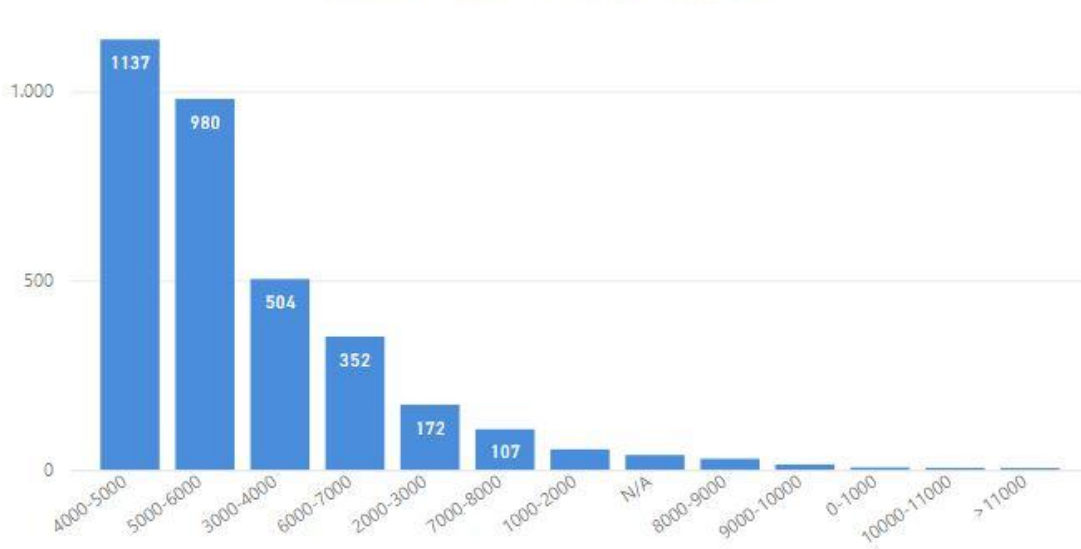

24.09.2021

Analysis

Analysis of ASD
from 2000 to 2021
Area: World Wide

Date: 24.09.2021

analysis

 **Area of Analysis**
World Wide

Bar Chart: ASD per year / average

24.09.2021

ASD and Average

Top Years

Year	ASD
2016	234
2015	219
2014	217
2009	195
2010	192
2017	184
2008	181
2021	179
2018	173
2019	168

Bar Chart: ASD per year by BHP

24.09.2021

Build 2000 To 2021 ASD by BHP

Build 2005 To 2021 ASD by BHP