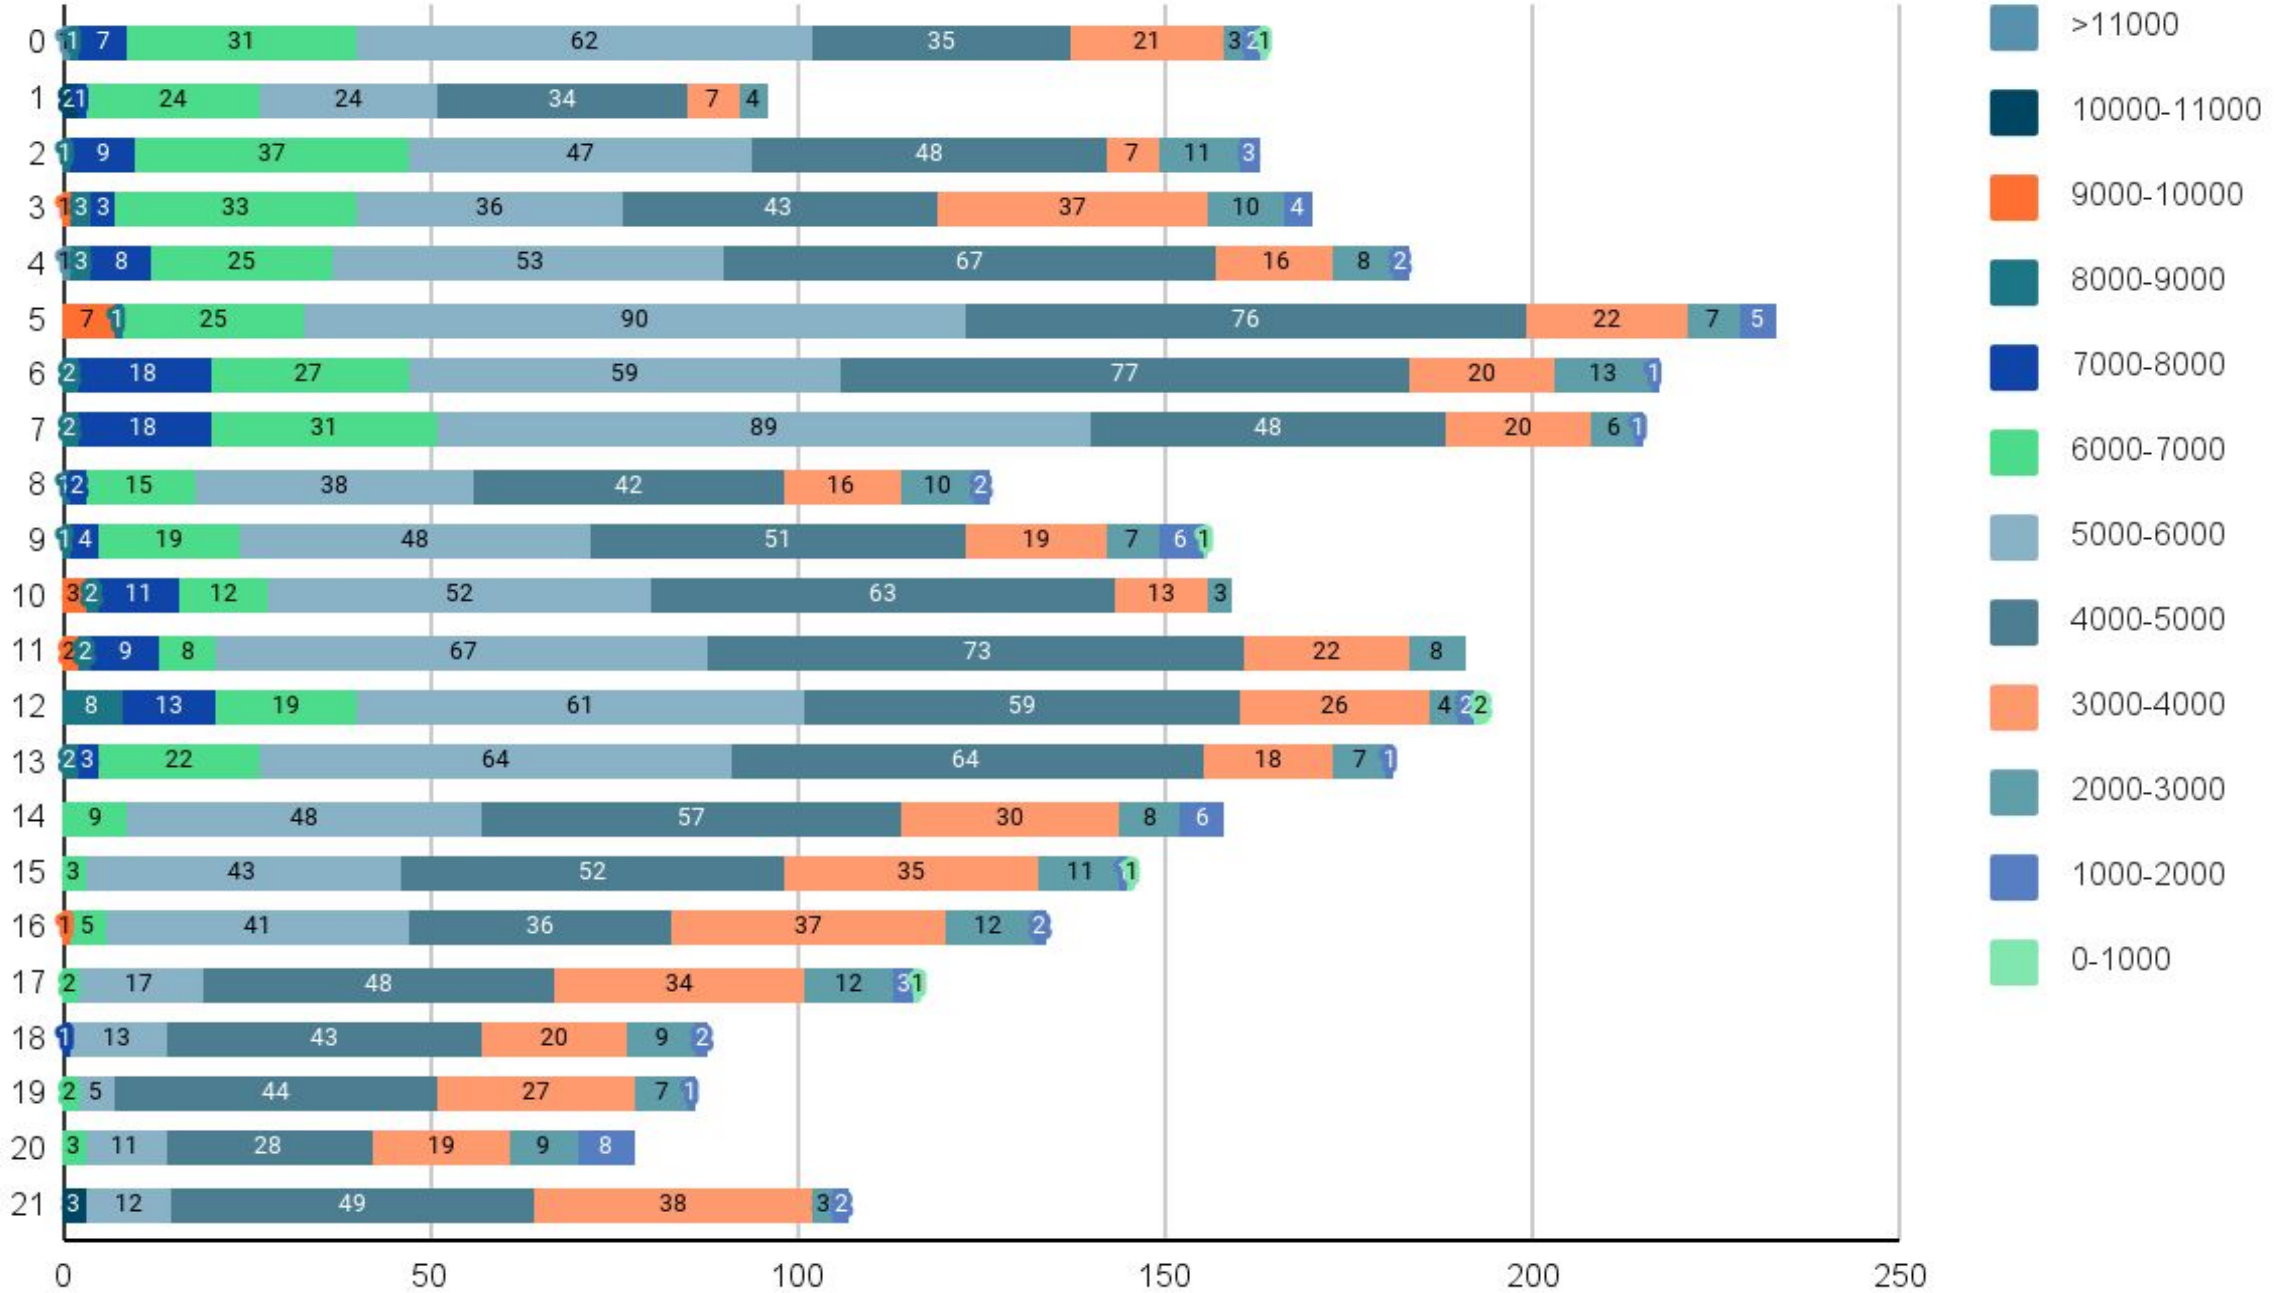

24.09.2021

Analysis

Analysis of ASD
from 2000 to 2021
Area: World Wide

Date: 24.09.2021

analysis

 **Area of Analysis**
World Wide

Bar Chart: ASD per year / average

24.09.2021

ASD and Average

Top Years

Year	ASD
2016	234
2015	219
2014	217
2009	195
2010	192
2017	184
2008	181
2021	179
2018	173
2019	168

Bar Chart: ASD per year by BHP

24.09.2021

Build 2000 To 2021 ASD by BHP

Build 2005 To 2021 ASD by BHP

Build 2010 To 2021 ASD by BHP

Build 2015 To 2021 ASD by BHP

Bar Chart: Age of ASD per BHP

24.09.2021

Want a specific report?

Contact us and we can provide additional details from the analysis or search for a new specific type of vessel or area.