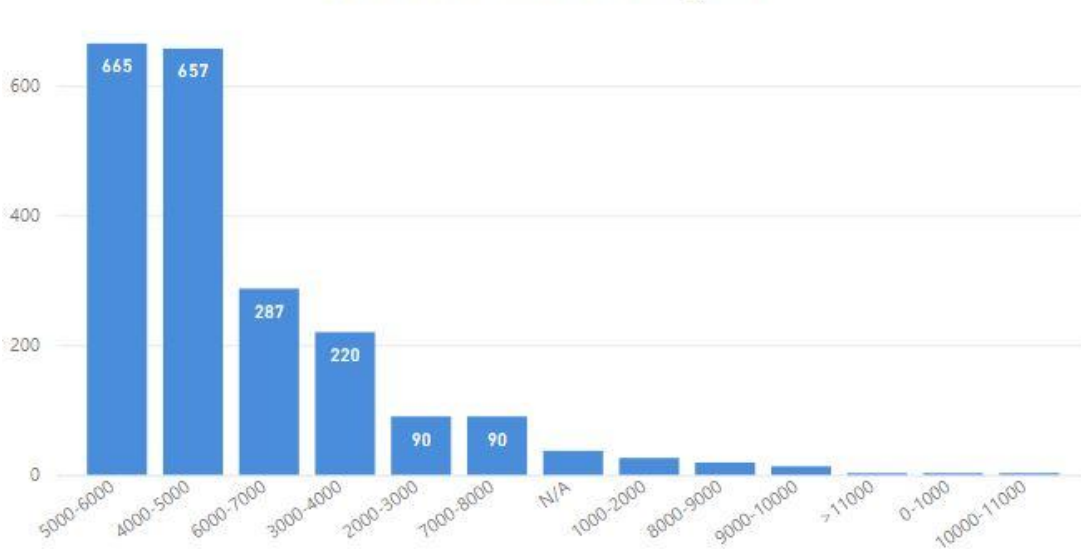

Build 2010 To 2021 ASD by BHP