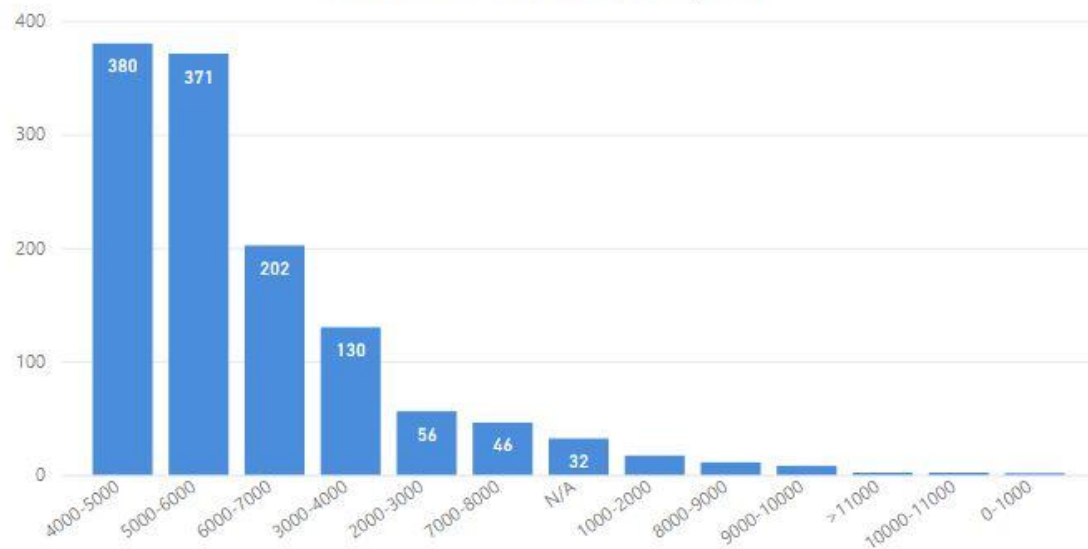

Build 2015 To 2021 ASD by BHP